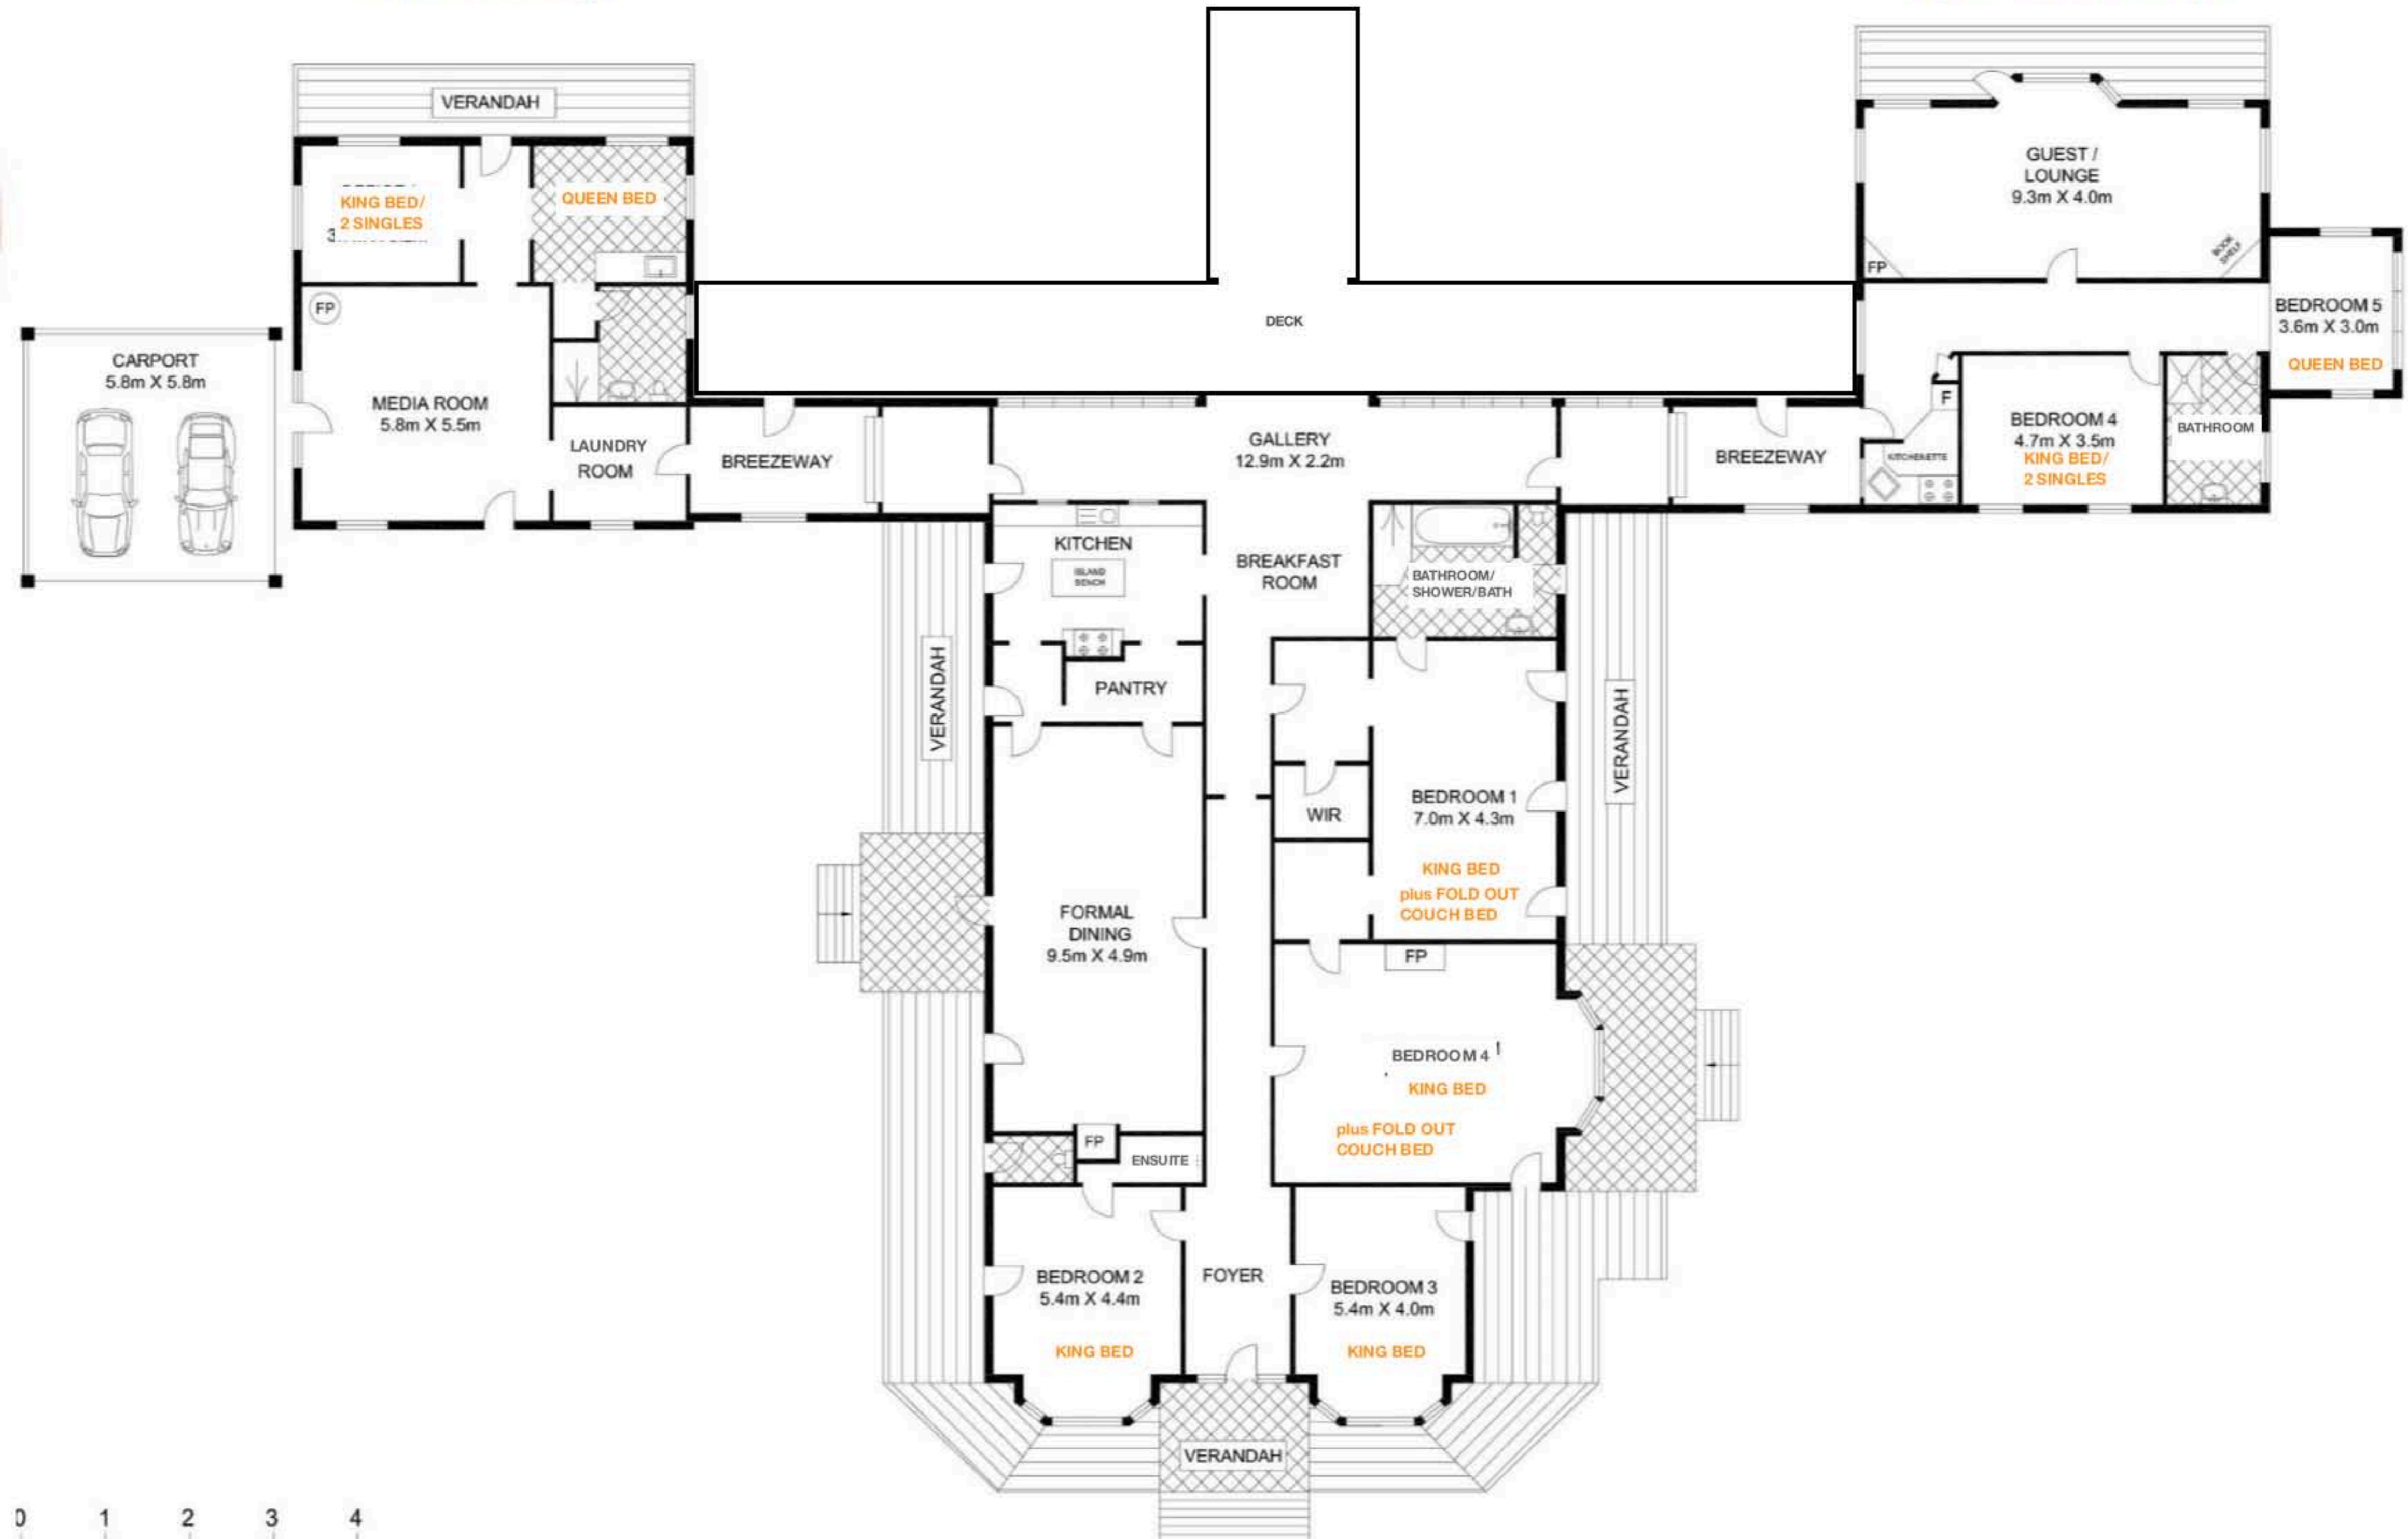

Sunrise Cottage

Lighthouse Cottage

Scale in meters, indicative only. Dimensions are approximate. All information contained herein gathered from sources we believe to be reliable. However we cannot guarantee its accuracy and interested persons should rely on their own enquiries.

INT : 513.32m²
 EXT : 166.70m²
 CARPORT : 34.81m²